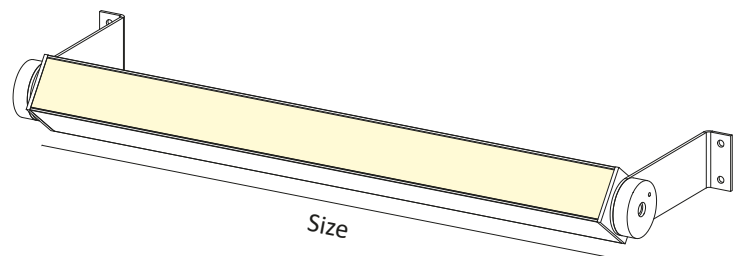

DIRECTIONAL DELTA

D4

Decorated anodised aluminium lamp complete with satin or microprismatic diffuser and high-brightness LED source with high Lumen/Watt ratio. Suitable for primary residential, retail, large-space and general lighting. Ceiling mounting with directional steel brackets.

Constant voltage supply 24Vdc
Parallel connection, 50 cm cable

Constant voltage power supplies page 237
Dimming Accessories page 249

 **MADE IN ITALY**

*On request IP54 or IP65

BASIC CODES

D4.

FINISHES

- 1** White
 - 2** Matt black
 - 7** Brushed aluminium
- *Other finishes on request.

BRACKET SIZE

- 1** 50mm
- 2** 100mm
- 3** 200mm

SIZE

- G** 900mm
- H** 1000mm
- I** 1200mm
- J** 1300mm
- K** 1400mm
- L** 1500mm
- M** 1800mm
- N** 2000mm
- O** 2300mm
- P** 2500mm

LED COLOUR

- BN** 4000K
 - BC** 3000K
 - CC** 2700K
- *Strip also available coloured, Dynamic White, RGB and RGBW.