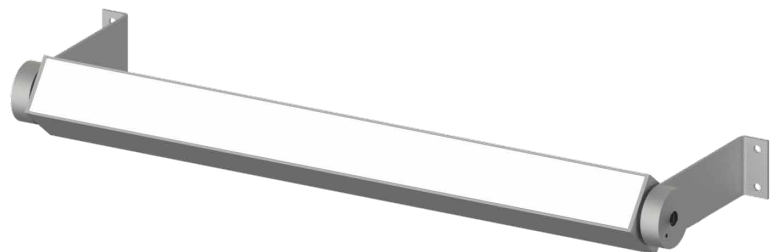

DIRECTIONAL DELTA

D4

Decorated anodised aluminium lamp complete with satin or microprismatic diffuser and high-brightness LED source with high Lumen/Watt ratio. Suitable for primary residential, retail, large-space and general lighting. Ceiling mounting with directional steel brackets.

Constant voltage supply 24Vdc
Parallel connection, 50 cm cable

Constant voltage power supplies page 237
Dimming Accessories page 249

 **MADE IN ITALY**

*On request IP54 or IP65

BASIC CODES

D4.

FINISHES

- 1** White
 - 2** Matt black
 - 7** Brushed aluminium
- *Other finishes on request.

BRACKET SIZE

- 1** 50mm
- 2** 100mm
- 3** 200mm

SIZE

- G** 900mm
- H** 1000mm
- I** 1200mm
- J** 1300mm
- K** 1400mm
- L** 1500mm
- M** 1800mm
- N** 2000mm
- O** 2300mm
- P** 2500mm

LED COLOUR

- BN** 4000K
 - BC** 3000K
 - CC** 2700K
- *Strip also available coloured, Dynamic White, RGB and RGBW.