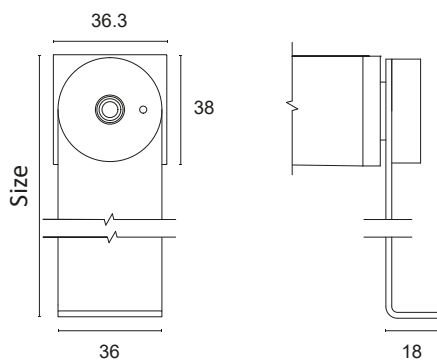

Constant voltage supply 24Vdc
Parallel connection, 50 cm cable

Constant voltage power supplies page 237
Dimming Accessories page 249

 **MADE IN ITALY**

*On request IP54 or IP65

BASIC CODES

D4.

FINISHES

- 1** White
 - 2** Matt black
 - 7** Brushed aluminium
- *Other finishes on request.

BRACKET SIZE

- 1** 50mm
- 2** 100mm
- 3** 200mm

SIZE

- G** 900mm
- H** 1000mm
- I** 1200mm
- J** 1300mm
- K** 1400mm
- L** 1500mm
- M** 1800mm
- N** 2000mm
- O** 2300mm
- P** 2500mm

LED COLOUR

- BN** 4000K
 - BC** 3000K
 - CC** 2700K
- *Strip also available coloured, Dynamic White, RGB and RGBW.

POWER

| | | | | | | | |
|------|------------|---------|----------|----------|-------|--------|--|
| IP65 | D65 | 10W/m | 1400Lm/m | 98LED/m | S2835 | CRI>85 | |
| IP54 | E54 | 16.8W/m | 2000Lm/m | 140LED/m | S2835 | CRI>85 | |
| IP54 | F54 | 20.2W/m | 2500Lm/m | 168LED/m | S2835 | CRI>85 | |
| | F | 20.2W/m | 2500Lm/m | 168LED/m | S2835 | CRI>85 | |
| | F+ | 20.2W/m | 2500Lm/m | 168LED/m | S2835 | CRI>90 | |
| | G | 25W/m | 3500Lm/m | 160LED/m | S2835 | CRI>80 | |
| | L+ | 28W/m | 3500Lm/m | 160LED/m | S2835 | CRI>90 | |
| | H | 30W/m | 4500Lm/m | 240LED/m | S2835 | CRI>80 | |

*Energy class referring to light source

DIFFUSER

- M** MICROPRISMATIC
- S** BRUSHED

Code example:

DELTA DIRECTIONAL + White + Bracket 100mm + 1000mm + 3000K + 20.2W/m CRI>85 + Satin Diffuser = Code: D4.12HBCFS